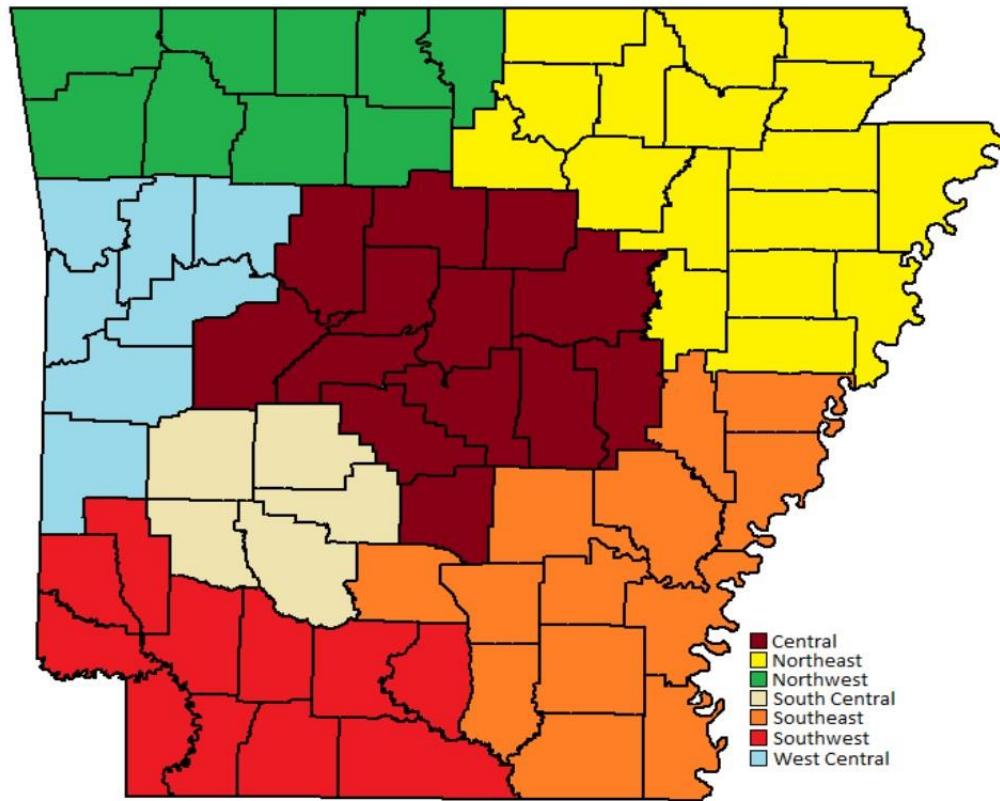

STATE RATING AND SERVICE AREAS

Arkansas Counties by Region

Central Rating Area 1	Cleburne Lonoke Pulaski Yell	Conway Perry Saline	Faulkner Pope Van Buren	Grant Prairie White
Northeast Rating Area 2	Clay Fulton Jackson Randolph Woodruff	Craighead Greene Lawrence Sharp	Crittenden Independence Mississippi St. Francis	Cross Izard Poinsett Stone
Northwest Rating Area 3	Baxter Madison Washington	Benton Marion	Boone Newton	Carroll Searcy
South Central Rating Area 4	Clark Pike	Garland	Hot Spring	Montgomery
Southeast Rating Area 5	Arkansas Cleveland Jefferson Phillips	Ashley Dallas Lee	Bradley Desha Lincoln	Chicot Drew Monroe
Southwest Rating Area 6	Calhoun Lafayette Ouachita	Columbia Little River Sevier	Hempstead Miller Union	Howard Nevada
West Central Rating Area 7	Crawford Scott Polk	Franklin Sebastian	Johnson	Logan